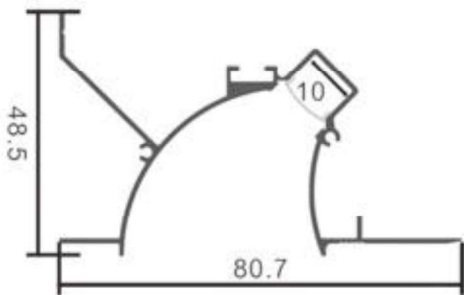

LUMINAIRE IMAGE

LUMINAIRE INFORMATION

Name: wc3

Code: [1060-8049](#)

Environment Application: Indoor/Outdoor

LUMINAIRE DETAILS

Fitting Type: Recessed

Description: Aluminum Profile

Construction Material: Extruded Aluminum

Dimensions: W: 80,7mm H: 48,5mm

Length: 3m/pc

IP: 20/65

Colors: white (can be painted upon request)

OPTICAL

Diffuser material: Polycarbonate

Diffuser finish: PC diffused