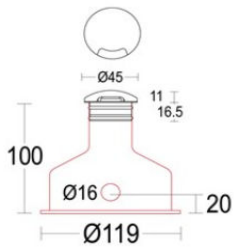

colors

■ stainless steel

accessories

2001-AC204 IP 68 fast connector

2001-AC205-IP66 IP66 remote power supply box

2001-AC296 Wall recessed rough-in housing 503

2001-AC611 Rough-in housing 40x105