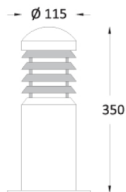

Series of ground mounted bollard-type lighting fixtures. It is made of stainless steel (316 degrees) and of teak wood. It is waterproof (IP55) with use of silicon gaskets. It comes in two basic round versions of 350mm and 600mm tall, and also in one special LED version of 400mm tall. It houses the lamp inside a polycarbonate frosted cover and comes with an asymmetrical blind outer cover, so that it can offer uniform widespread light with anti-glare effect. It is accompanied by an iron base for better ground installation. It is available with 230V E27 socket for compact fluorescent and led lamps and in the LED version with 5x350mA LED (with remote driver). It can be manufactured in custom heights on request.

loto

loto		V	W	TYPE	BASE
88-14035	teak, stainless steel	230	14	TC-EL	E27

accessories

88-99000120 concrete base